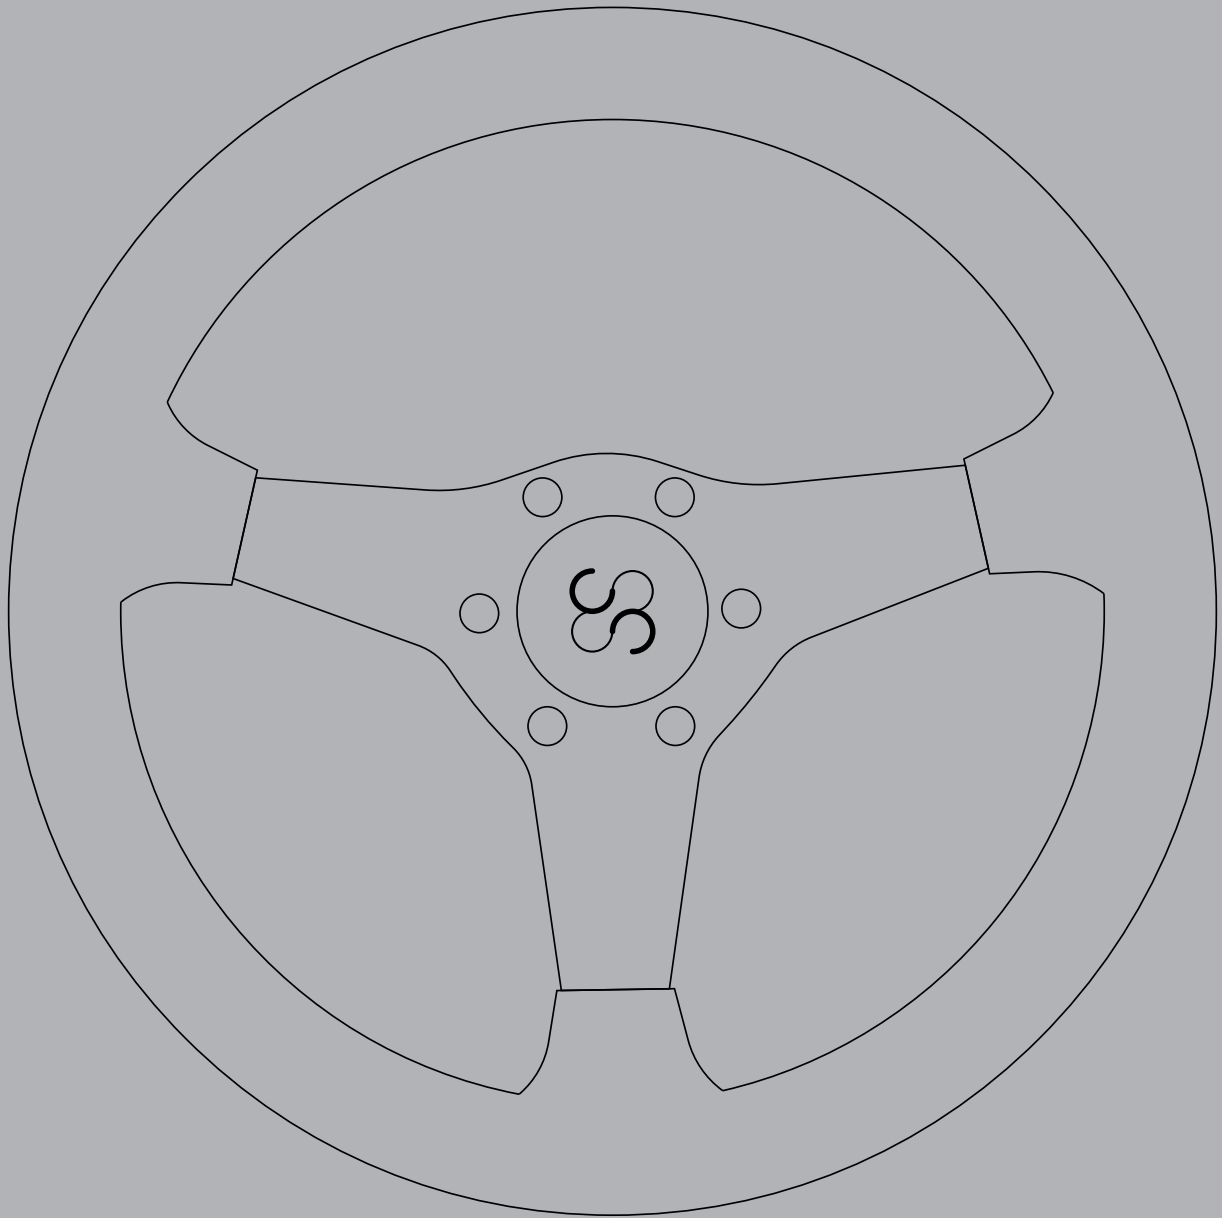

LITUS

- Diameter      Ø 330mm ( 13" )
- Grip             Leather, Polyurethane
- Grip color      ● **Black / Black anodized spoke (7.8213.2000)**  
 ● **Black / Silver anodized spoke (7.8213.1000)**  
 ● **Beige / Black anodized spoke (7.8242.2000)**  
 ● **Beige / Silver anodized spoke (7. 8242.1000)**

Choose the color of the leather, stitching or polyurethane option

- |        |   |   |
|--------|---|---|
| Spokes | Aluminium spoke   | 3 spoke boat Steering Wheel with                            |
| Hub    | Included, use only soft TPU cover<br><b>Customizable central logo</b> | anodized aluminium spokes and<br>hand-stitched leather grip |